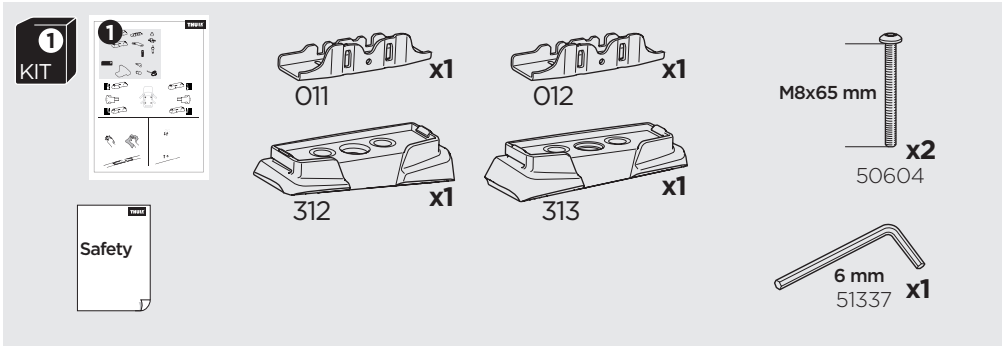

1

Kit 187163

VOLKSWAGEN ID.Buzz, 5-dr MPV, 23-
VOLKSWAGEN ID.Buzz Cargo, 4-dr Van, 23-

ISO 11154-E

This kit is only for vehicles with fixpoint mounting.

Bring your life
thule.com

i

2
KIT

M8x30 mm

Kit 187162

M8x30 mm

M8x30 mm

M8x30 mm

1
KIT

M8x65 mm

M8x65 mm