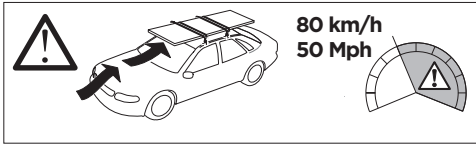

1

Kit 187163

VOLKSWAGEN ID.Buzz, 5-dr MPV, 23-
VOLKSWAGEN ID.Buzz Cargo, 4-dr Van, 23-

ISO 11154-E

This kit is only for vehicles with fixpoint mounting.

Bring your life
thule.com

i

2
KIT