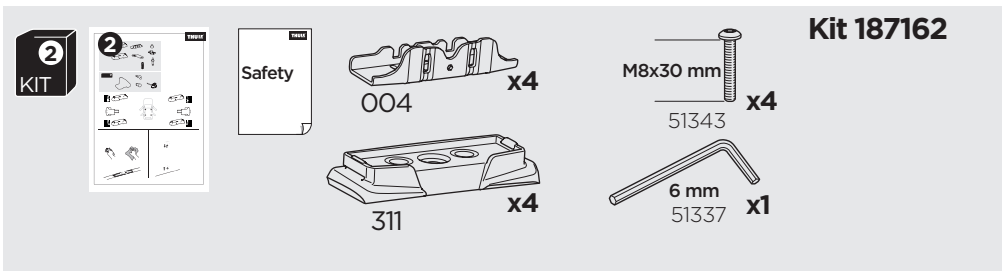

1

Kit 187163

VOLKSWAGEN ID.Buzz, 5-dr MPV, 23-
VOLKSWAGEN ID.Buzz Cargo, 4-dr Van, 23-

ISO 11154-E

This kit is only for vehicles with fixpoint mounting.

Bring your life
thule.com

i

2
KIT

M8x30 mm

Kit 187162

M8x30 mm

M8x30 mm

M8x30 mm

1
KIT

M8x65 mm

M8x65 mm